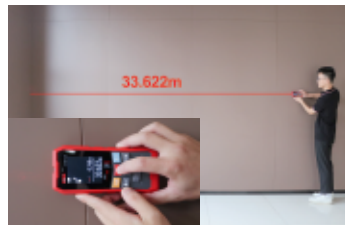

The new UT387 series wall scanners used to detect a variety of objects behind the wall, designed with multiple measurement modes and additional functions to conveniently measure distance and wood moisture. It is widely used in home renovation, home improvement, and DIY projects.

2.4 inch  
color screen

voice broadcast

Li-on battery

Auto power off

Multiple  
measurement modes

UT387E

UT387LM

UT387S

Specifications	UT387E	UT387LM	UT387S
<b>Certificates</b>	CE, UKCA		
Ferrous metals	100mm		
Non-ferrous metals	80mm		
Wood	38mm		
AC electric wire depth	40mm		
Laser distance	NA	40m	40m
Wood moisture (%)	NA	NA	6%~40%